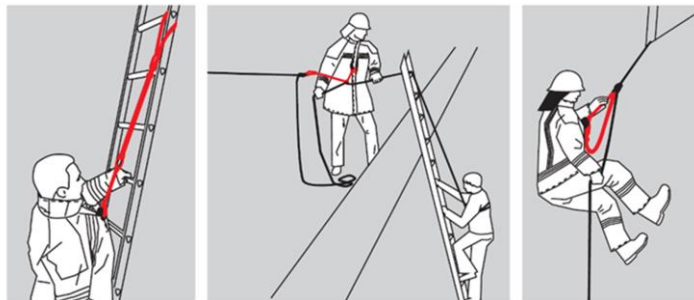

80 PERSONAL PROTECTIVE EQUIPMENT

The **IRS** anchoring and rescue system consists of a positioning belt made of aramid fiber and locking carabiner, specially molded and fully integrated into the fire protection jacket, so as to make it immediately ready for use.

The IRS system considerably simplifies the work of the Fire Brigade, considerably increasing the level of safety and reducing risks.

An alternative to the positioning belt, the IRS system fulfills the requirements of work positioning belts (EN 358) and life rings (EN 1498).

The safety system allows:

Safe positioning by means of a retention cord Protects the operator during descent of stairs, etc.

Allows self-rescue by abseiling. It can also be used for quick rescue of companions in emergency situations such as:

- Dragging from danger zone
- Transport for short distances
- Raising of victims

Advantages of IRS SYSTEM:

The *integrated rescue system IRS* offers more safety and more speed than the classic positioning belts; does not restrict movements, does not hinder breathing when bent or in a squatting position, does not create any negative ergonomic interaction when wearing a self-contained breathing apparatus or other equipment; prevents inverted rotation during the emergency descent as its center of gravity is above the chest. It is easily removable from the jacket, to allow inspection and testing.

The jacket is available in the colours: Blue Navy, Orange (on request: Red, Yellow)