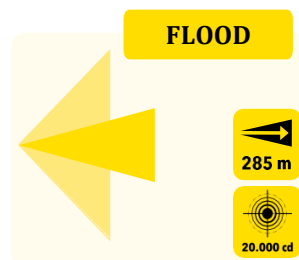

High intensity rechargeable Handlamp ATEX L-5000

Certified for the use in explosive atmospheres **ATEX ZONE 0/20**, light, manageable and powerful. With its swivelling head, digital display and a state-of-the-art optic with different light beams it is suitable for the most demanding and adverse working conditions.

- Two versions: **Spot** (narrower, concentrated light beam, ideal for use in open spaces) or **Flood** (wider, diffused light beam, ideal for closed spaces and to illuminate a larger surface)
- MAIN LED: **3W / 500 lumens** of high intensity
- N° 2 Emergency light
- N° 2 Red rear localization light
- **Digital display** with indication in hours and minutes of the remaining autonomy
- Amber light with flashing function
- Up to **48 hours** of autonomy
- N° 2 large buttons of ergonomic materials to ensure a simple push
- **Rotating head** with 5 positions -30° | 0° | 30° | 60° | 90°
- Rear **magnet** and **carrying strap** included
- Battery chargers 100-240 V, 12 V and 24 V CE marked for 1, 2, 3 places

Features :

- Certified **ATEX ZONE 0 (GAS) / 20 (DUST)**
- II 1G Ex ia IIC T4 Ga | II 1D Ex ia IIIC T135 °C Da
- Ingress protection: **IP66**
- Measures (LxWxH): 260 x 110 x 110 mm
- Weight: 1.30 kg (battery included)
- Burning time main light: 6 / 12 / 24 h
- Burning time auxiliary light: 12 / 24 / 48 h
- Low battery warning: blinks 15 min. before going off
- Torch body material: thermoplastic resin with high resistance to the impacts, extreme temperatures and corrosive substances
- Optic: **7 LEDs** (1 x 3W high power / 2 x emergency light / 2 x signalling function-amber light / 2 x tail beacon-red light)
- **500 lumens** / up to 530 meters
- Battery: Li-ion 3.7 V
- Antistatic