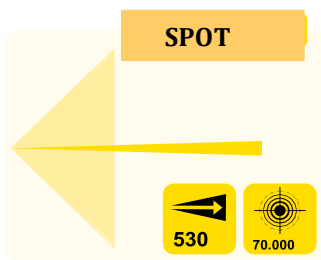

High intensity rechargeable Handlamp ATEX L-5000

Certified for the use in explosive atmospheres **ATEX ZONE 0/20**, light, manageable and powerful. With its swivelling head, digital display and a state-of-the-art optic with different light beams it is suitable for the most demanding and adverse working conditions.

- Two versions: **Spot** (narrower, concentrated light beam, ideal for use in open spaces) or **Flood** (wider, diffused light beam, ideal for closed spaces and to illuminate a larger surface)
- MAIN LED: **3W / 500 lumens** of high intensity
- N° 2 Emergency light
- N° 2 Red rear localization light
- **Digital display** with indication in hours and minutes of the remaining autonomy
- Amber light with flashing function
- Up to **48 hours** of autonomy
- N° 2 large buttons of ergonomic materials to ensure a simple push
- **Rotating head** with 5 positions -30° | 0° | 30° | 60° | 90°
- Rear **magnet** and **carrying strap** included
- Battery chargers 100-240 V, 12 V and 24 V CE marked for 1, 2, 3 places

Features :

- Certified **ATEX ZONE 0 (GAS) / 20 (DUST)**
- II 1G Ex ia IIC T4 Ga | II 1D Ex ia IIIC T135 °C Da
- Ingress protection: **IP66**
- Measures (LxWxH): 260 x 110 x 110 mm
- Weight: 1.30 kg (battery included)
- Burning time main light: 6 / 12 / 24 h
- Burning time auxiliary light: 12 / 24 / 48 h
- Low battery warning: blinks 15 min. before going off
- Torch body material: thermoplastic resin with high resistance to the impacts, extreme temperatures and corrosive substances
- Optic: **7 LEDs** (1 x 3W high power / 2 x emergency light / 2 x signalling function-amber light / 2 x tail beacon-red light)
- **500 lumens** / up to 530 meters
- Battery: Li-ion 3.7 V
- Antistatic